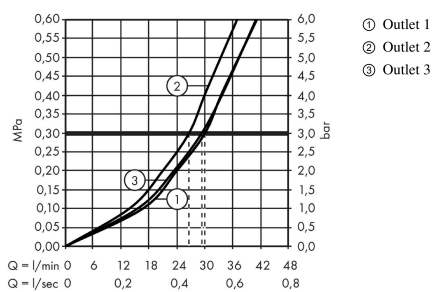

ShowerSelect S
Valve for concealed installation for 3 functions
 Surfaces: **Chrome** Article Number: **15745000**

Description

product features

- 3 functions
- simultaneous use of several outlets
- maximum flow rate at 3 bar: 30 l/min
- flow rate upper outlet: 26 l/min
- Flow rate left and right: 29 l/min
- flow rate by simultaneous use of all outlets: 30 l/min
- Start/stop valve to operate the functions
- connection type: basic set
- min. operating pressure: 1 bar
- max. operating pressure: 10 bar
- Valve is delivered with buttons Rain large, Whirl, Waterfall

Technology

Product image

Scale drawing

Flowchart

ShowerSelect S
Valve for concealed installation for 3 functions
 Surfaces: **Chrome** Article Number: **15745000**

Installation examples

ShowerSelect S
Valve for concealed installation for 3 functions
 Surfaces: **Chrome** Article Number: **15745000**