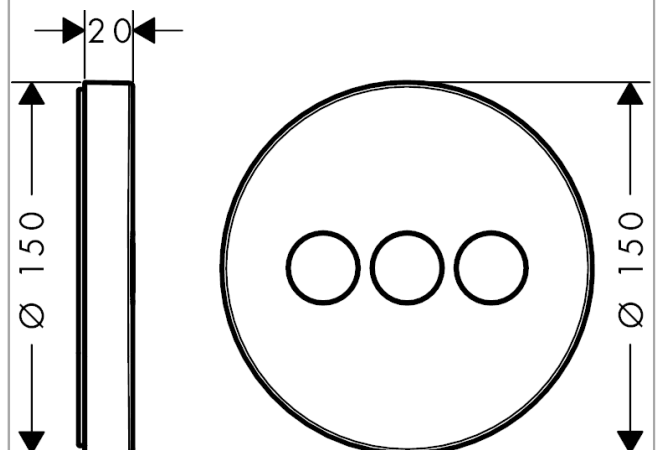

Scale drawing