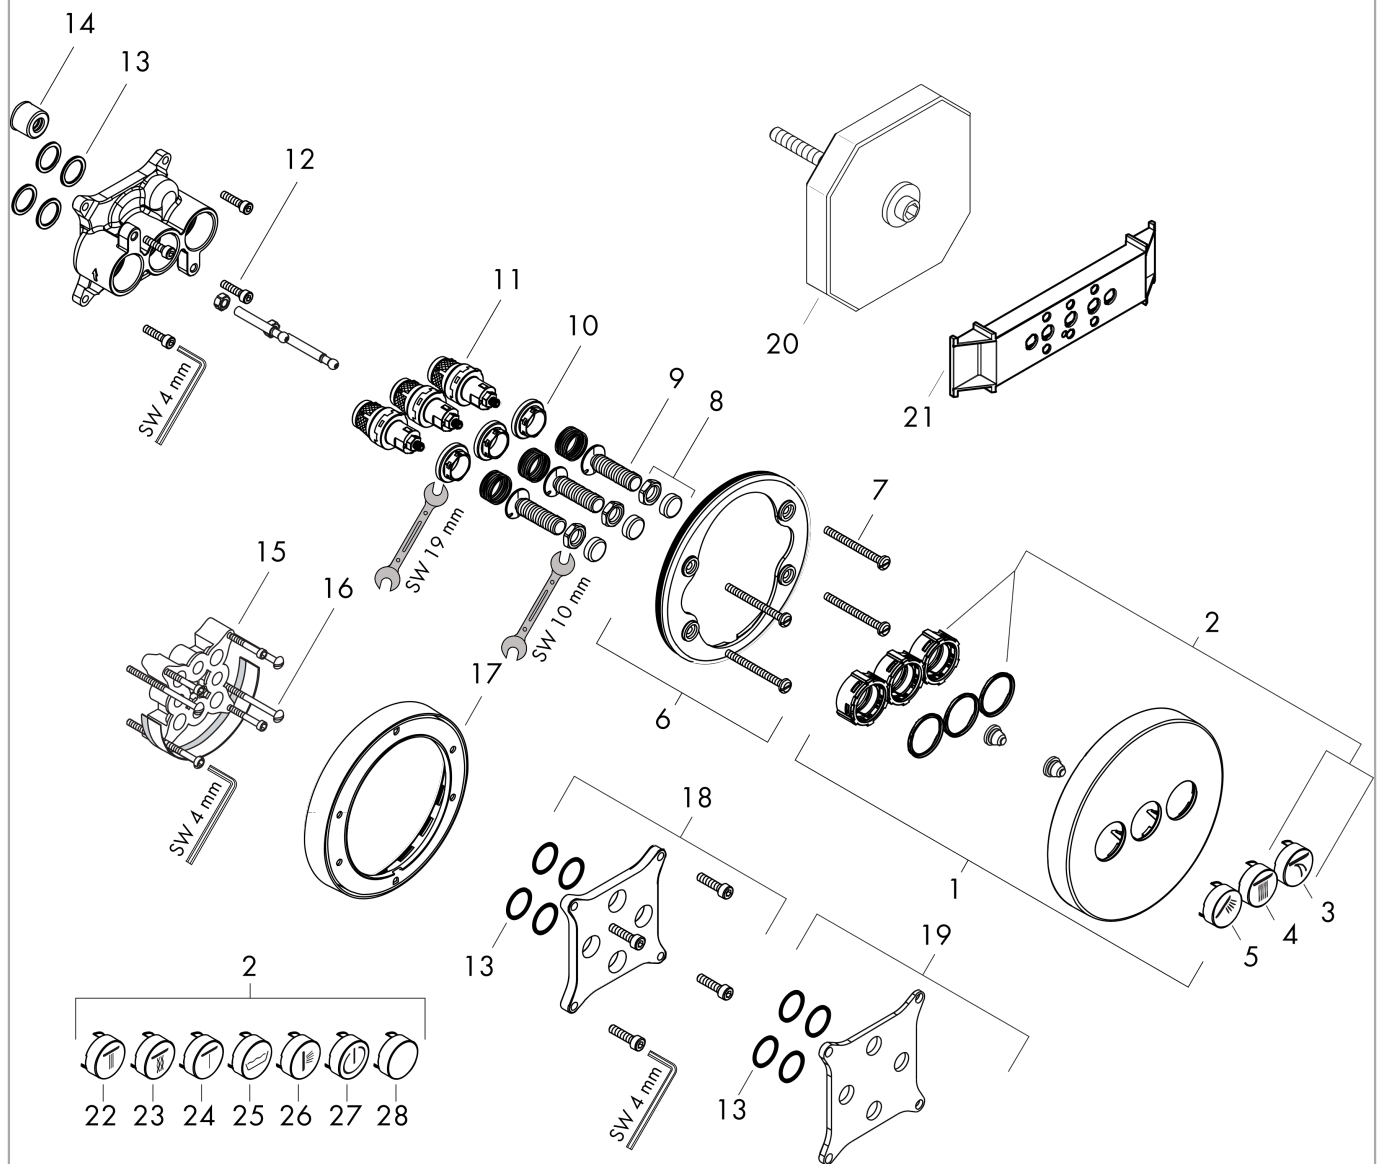

ShowerSelect S
Valve for concealed installation for 3 functions
 Surfaces: **Chrome** Article Number: **15745000**

Description

product features

- 3 functions
- simultaneous use of several outlets
- maximum flow rate at 3 bar: 30 l/min
- flow rate upper outlet: 26 l/min
- Flow rate left and right: 29 l/min
- flow rate by simultaneous use of all outlets: 30 l/min
- Start/stop valve to operate the functions
- connection type: basic set
- min. operating pressure: 1 bar
- max. operating pressure: 10 bar
- Valve is delivered with buttons Rain large, Whirl, Waterfall

Exploded Drawing

Year of production: >05/18

ShowerSelect S
Valve for concealed installation for 3 functions
 Surfaces: **Chrome** Article Number: **15745000**

Spare part list

Year of production: >05/18

Pos.	Description	Article Number	Price	PU
1	escutcheon Ø 150 mm	92324000	-	1
2	set of symbols	92218000	-	1
3	symbol Flood jet	93574880	-	1
4	symbol head shower Rain large	93571880	-	1
5	symbol handshower	93573880	-	1
6	holder for escutcheon	98793000	-	1
7	set of fixing screws	96454000	-	1
8	nut and flange	92696000	-	1
9	Select-adapter	92219000	-	1
10	nut	98368000	-	1
11	shut off unit	95758000	-	1
12	set of screws	96525000	-	1
13	O-ring 16x2	98133000	-	1
14	noise reduction	94073000	-	1
15	extension 25 mm	13595000	-	1
16	set of fixing screws	97747000	-	1
17	extension 22 mm (Ø 150 mm)	13597000	-	1
18	extension 10 mm for iBox universal with shut-off unit	92332000	-	1
19	compensation set 1°	95521000	-	1
20	flushing unit complete	15956000	-	1
21	fit-up aid	92540000	-	1
22	symbol head shower Rain small	93572880	-	1
23	symbol Whirl	93575880	-	1
24	symbol Mono	93576880	-	1
25	symbol tub	93577880	-	1
26	symbol body shower	93578880	-	1
27	symbol ON/OFF	93579880	-	1
28	pushbutton	93955880	-	1
a	concealed item	01800180	-	1
b	shut off unit (special)	92361000	-	1
c	Grease	90920000	-	1