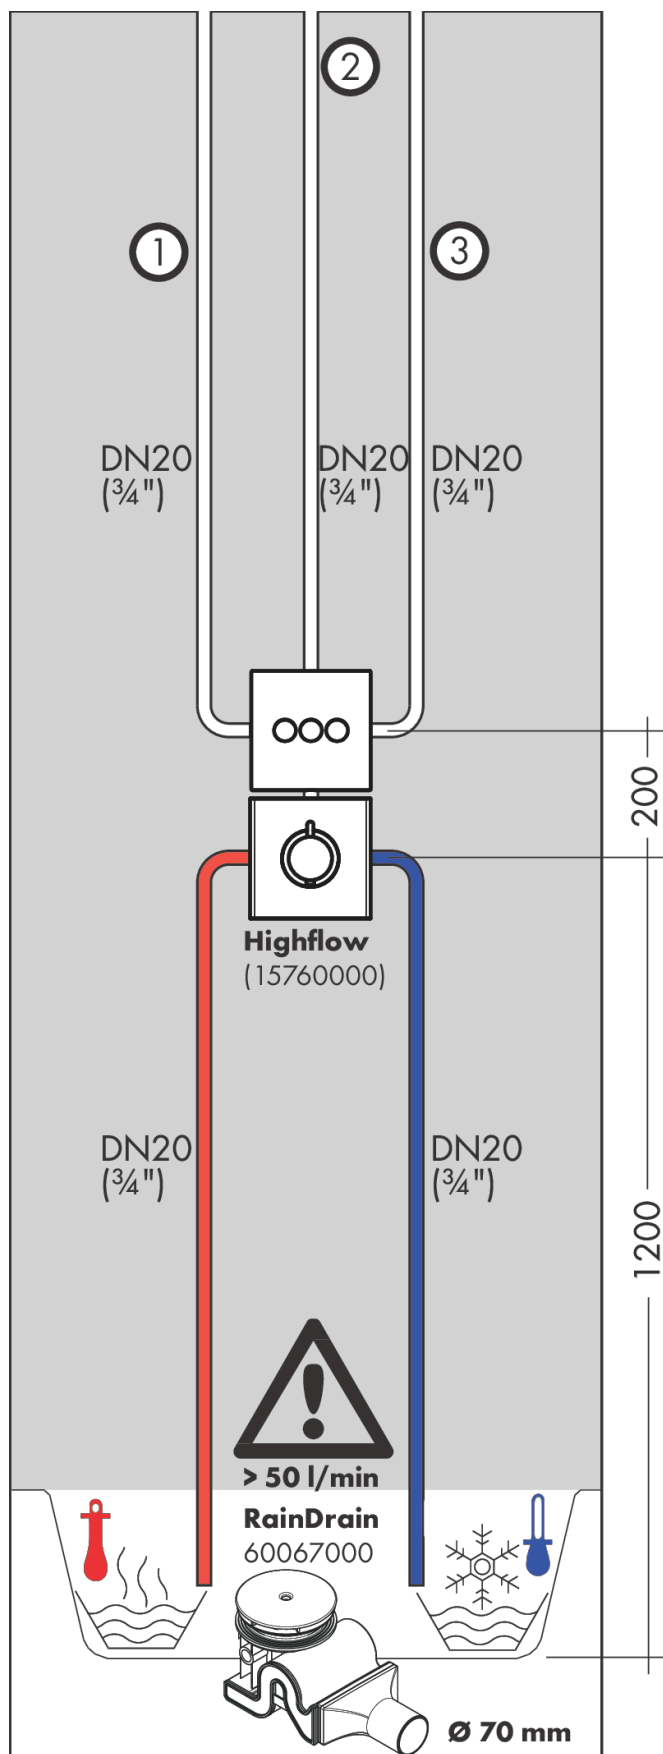

ShowerSelect S
Valve for concealed installation for 3 functions
Surfaces: **Chrome**   Article Number: **15745000**

Installation examples